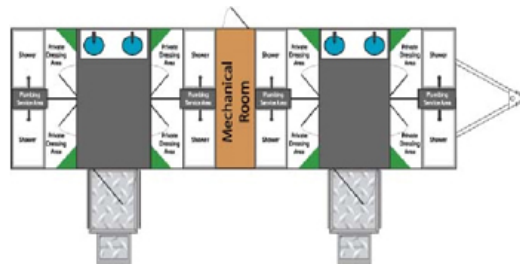

Rent Shower Trailers with Restrooms for Construction Sites

Find the right walk-in, HVAC on-board Trailer facility with showers and toilets for your next new-build construction or fixer-upper job. Starting a new-build in New Orleans? Gilbert, AZ? Fort Worth, TX? No problem, co-operative Shower and restroom Trailer rental services listed with MesaWasteServices.com have trailers stationed all over the nation. Long-term, monthly rental terms as well as daily and weekly durations.