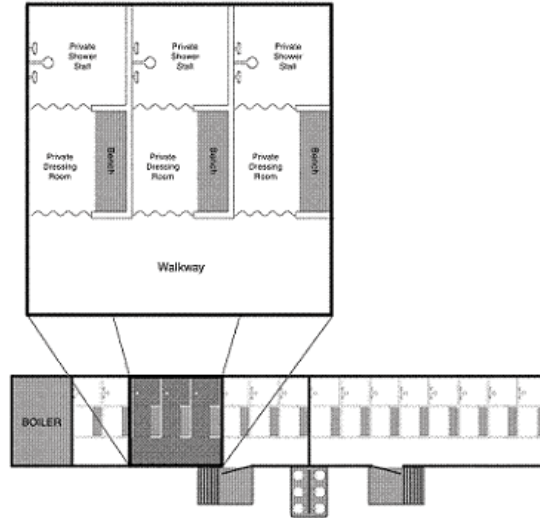

Rent 16-Stall Shower Trailers - Mens or Womens

Private Shower Stalls w/ Dressing Rooms