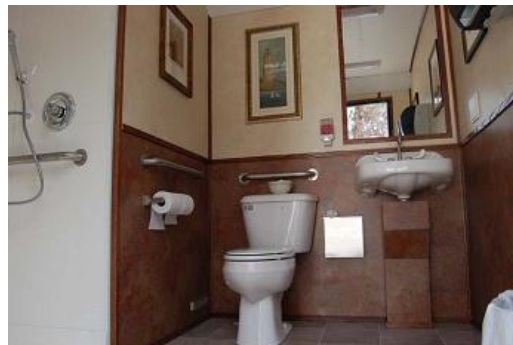

ADA Shower Stall with Accessible Toilet

[Decomtamination Emergency Showers](#)

Another type of portable Shower is the Emergency Shower. This type of Shower is used in remote areas where workers have the potential of coming into contact with toxic