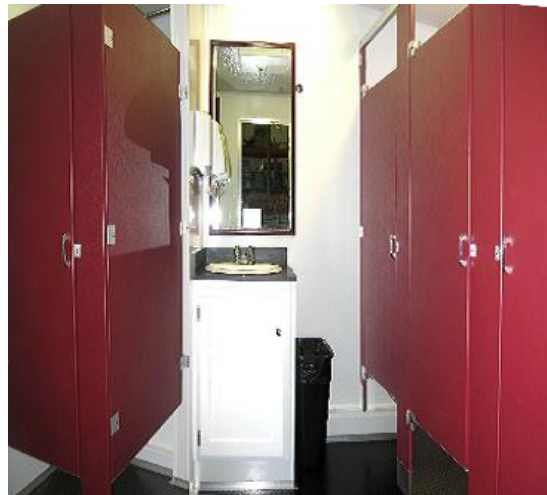

3 Shower Stall, 1 Restroom Stall, 1 Sink